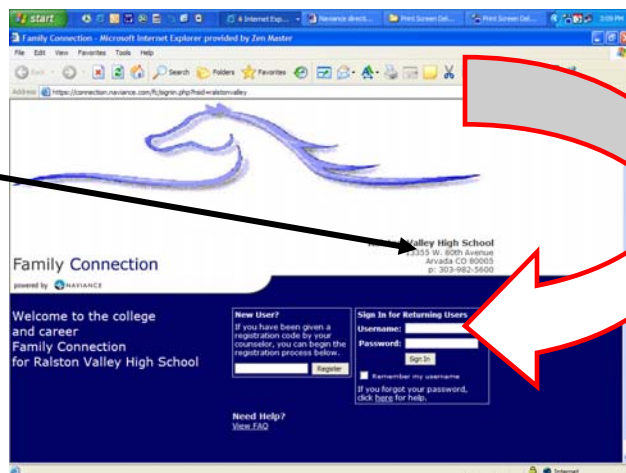

Introduction to Naviance

Naviance/Family Connection is a Web-based service for students and parents that provides access to selected information on college planning.

How you will be using Naviance throughout the next two years:

- E-mail communication regarding college events/planning
- Game Plan Survey to help with college selection
- College Search to check out college web-sites
- College Lookup
- College Match
- College Compare
- Scholarship List
- Resources
- **How to Login**
- Go to www.rvmustangs.org
- Click on COLLEGE VISITS TO RV/DENVER AREA
  [Log in to Family Connection/Naviance](#)

Start Here

Use the "Returning User" box
NOT the "New User" Box.

A. Your user name **is your student ID** (example 5228794)

B. Your password is your **student number again** (example 5228794)

Let us know if you have trouble logging in
DO NOT try more that 2 times